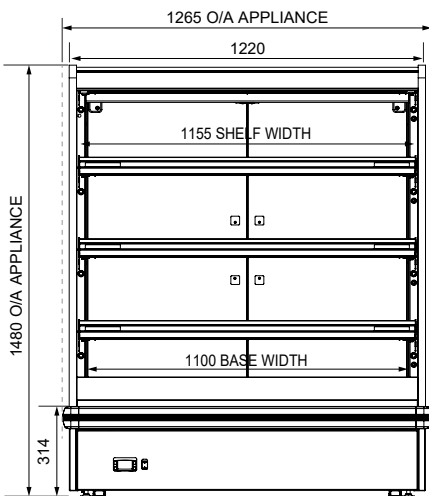

MODEL	DISPLAY AREA	LEVELS	ACCESS FRONT	ACCESS REAR	CHASSIS CONSTRUCTION	IP RATING
IN-VH12-A006	2.00 m ²	3 Shelves + Base	Open front	2 Swing doors	Stainless 304 and mild steel	IP 22

DIMENSIONS

MODEL	H x W x D mm (Uncrated)	MASS (Uncrated)
IN-VH12-A006	1480 x 1265 x 736	195 kg

Crated weights and dimensions vary. Please contact us for information on your shipment.

PLAN VIEW

FRONT ELEVATION

SECTION VIEW

REAR ELEVATION

More information including technical data and installation guidelines is available from the Product Manual published on our website.