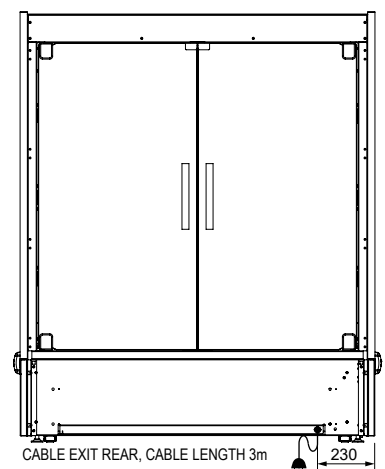

MODEL	DISPLAY AREA	LEVELS	ACCESS FRONT	ACCESS REAR	CHASSIS CONSTRUCTION	IP RATING
IN-VH12-A006	2.00 m ²	3 Shelves + Base	Open front	2 Swing doors	Stainless 304 and mild steel	IP 22

DIMENSIONS

MODEL	H x W x D mm (Uncrated)	MASS (Uncrated)
IN-VH12-A006	1480 x 1265 x 736	195 kg

Crated weights and dimensions vary. Please contact us for information on your shipment.

PLAN VIEW

FRONT ELEVATION

SECTION VIEW

REAR ELEVATION

More information including technical data and installation guidelines is available from the Product Manual published on our website.