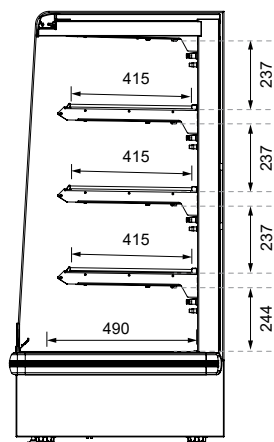

MODEL	DISPLAY AREA	LEVELS	ACCESS FRONT	ACCESS REAR	CHASSIS CONSTRUCTION	IP RATING
IN-VH12-A006	2.00 m ²	3 Shelves + Base	Open front	2 Swing doors	Stainless 304 and mild steel	IP 22

DIMENSIONS

MODEL	H x W x D mm (Uncrated)	MASS (Uncrated)
IN-VH12-A006	1480 x 1265 x 736	195 kg

Crated weights and dimensions vary. Please contact us for information on your shipment.

PLAN VIEW

FRONT ELEVATION

SECTION VIEW

REAR ELEVATION

More information including technical data and installation guidelines is available from the Product Manual published on our website.